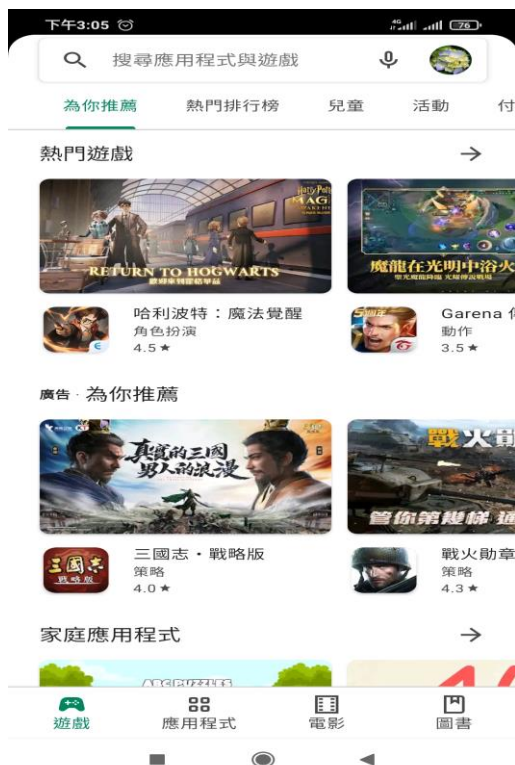

<https://openvpn.net/vpn-client> 翻譯這個網頁

OpenVPN Connect Client | Our Official VPN Client
Download the official OpenVPN Connect client software developed and maintained by OpenVPN Inc. · Connect to any compatible server. Connect to Access Server, ...

[https://play.google.com/store/apps/details?id=net...](https://play.google.com/store/apps/details?id=net.openvpn.openvpn)

OpenVPN Connect – Fast & Safe SSL VPN Client - Google Play
2021年7月26日 — WHAT IS OPENVPN CONNECT? OpenVPN Connect is the official VPN application for Android developed by OpenVPN, Inc. It is a universal client ...
★★★★★ 評分: 4.2 · 173,491 票 · 免費 · Android · 公用程式/工具

<https://steachs.com/archives>

iOS/Android 軟體《OpenVPN Connect》設定VPN好幫手跨區 ...
2014年3月3日 — iOS/Android 軟體「OpenVPN Connect」介紹: . 大家可以看到有些APP 因為區域關係無法使用, 這時開啟OpenVPN Connect 就可以準備來跨區. clip_image004 ...

安卓、iphone 畫面如下：